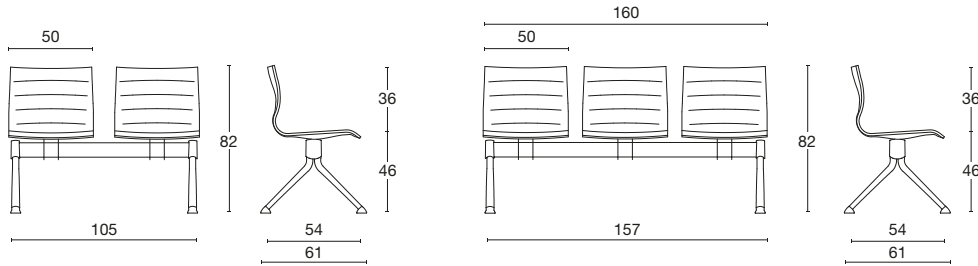

MISS

Diemme Lab / 2007

frame

beech plywood

base: chromed / polished aluminum / black lacquered / white lacquered