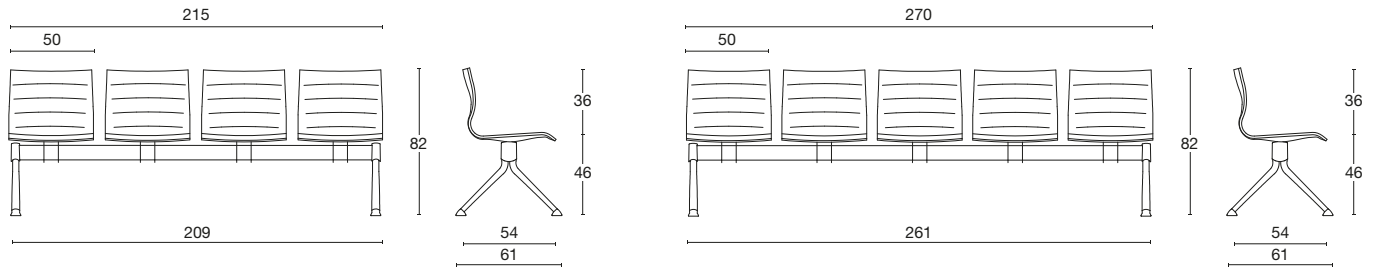

MISS

Diemme Lab / 2007

frame

beech plywood

base: chromed / polished aluminum / black lacquered / white lacquered