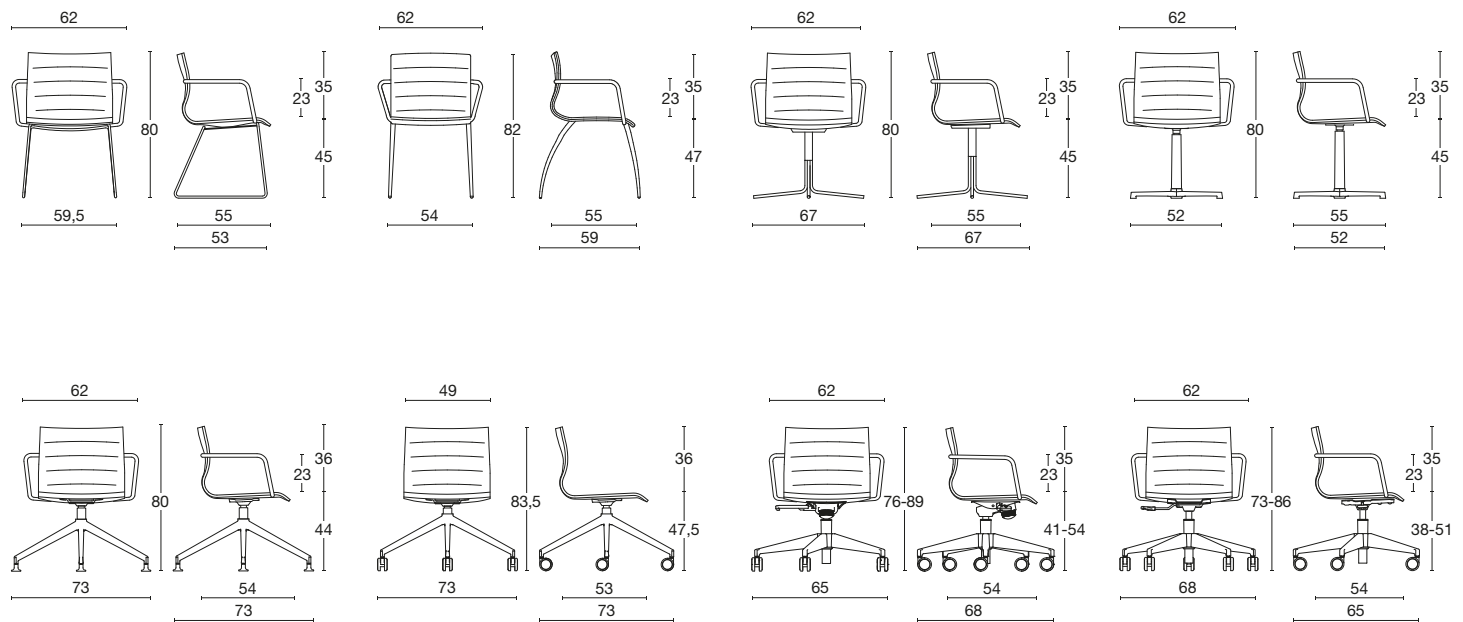

## Community chair / visitor / bench / stool

A series of armchairs characterised by slinky and essential lines, with exceptional versatility, ideal for home, contract and office. The single shell is in beech plywood, padded and upholstered. The base can be: with swivel, gas lift and castors; with knee-tilt mechanism; on tubular swivel frame; on 4 aluminum blades at fixed height with swivel and return mechanism; four chromed legs; sled base; black or white painted four-spur aluminum pyramid. Optionally with black or white lacquered or chromed tubular armrests. Also available as a barstool on chromed sled; or as two, three, four or five-seater beam units.