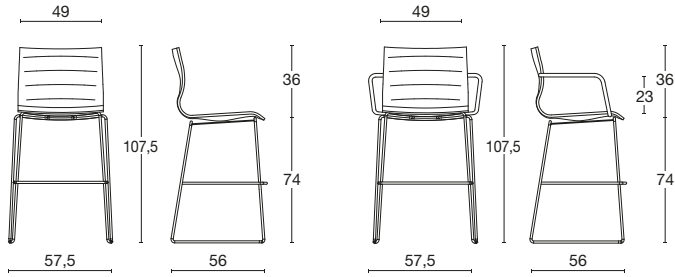

MISS

Diemme Lab / 2007

frame

beech plywood

base: chromed / polished aluminum / black lacquered / white lacquered